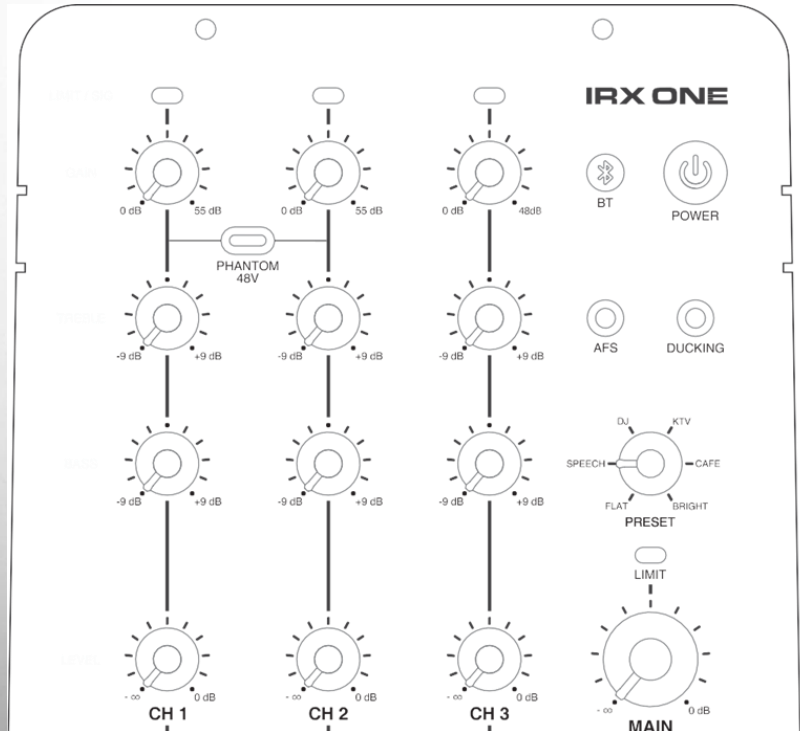

OVERVIEW

THE NEW
IRXONE

THE NEW IRX ONE

- Sub \$999 US MAP entry level column speaker with premium acoustics, industrial design, and mixer features
- Based on the acoustic and industrial design of the ground-breaking EON ONE and EON ONE PRO
- 6-2" HF drivers for even front-to-back coverage
- Improved 8" bass reflex subwoofer with natural bass down to 37.5Hz
- 3CH digital mixer with easy control of a wide set of dbx, Lexicon, and Soundcraft features
- Improved generation 2 compact all-in-one design

- Similar physical characteristics to concert line arrays
- Custom tuned C-array for clarity and wider sweet spot
- Optimized angles and spacing of 6-2" HF drivers for even front-to-back coverage

THE NEW IRXONE

BASS-REFLEX WOOFER

- 8" subwoofer for accurate low-frequency response down to 37.5Hz
- Bass-reflex design increases the impact of bass tones
- Spacers and high-frequency unit connect to top of speaker, leaving the bass unit unobstructed for precise, accurate sound
- 1300W Class-D amplifier for clean power up to 118dB peak SPL

THE NEW IRX ONE

EASILY CONTROL YOUR SOUND

BLUETOOTH

- 2 – XLR & 1/4” combo jacks
- 1 – 1/4” input
- Bass, treble, gain, and level
- 48V Phantom power (CH1&2)
- AFS – automatic feedback suppression
- 5 EQ presets
- 1/4” pass-thru
- Bluetooth 5.0 audio