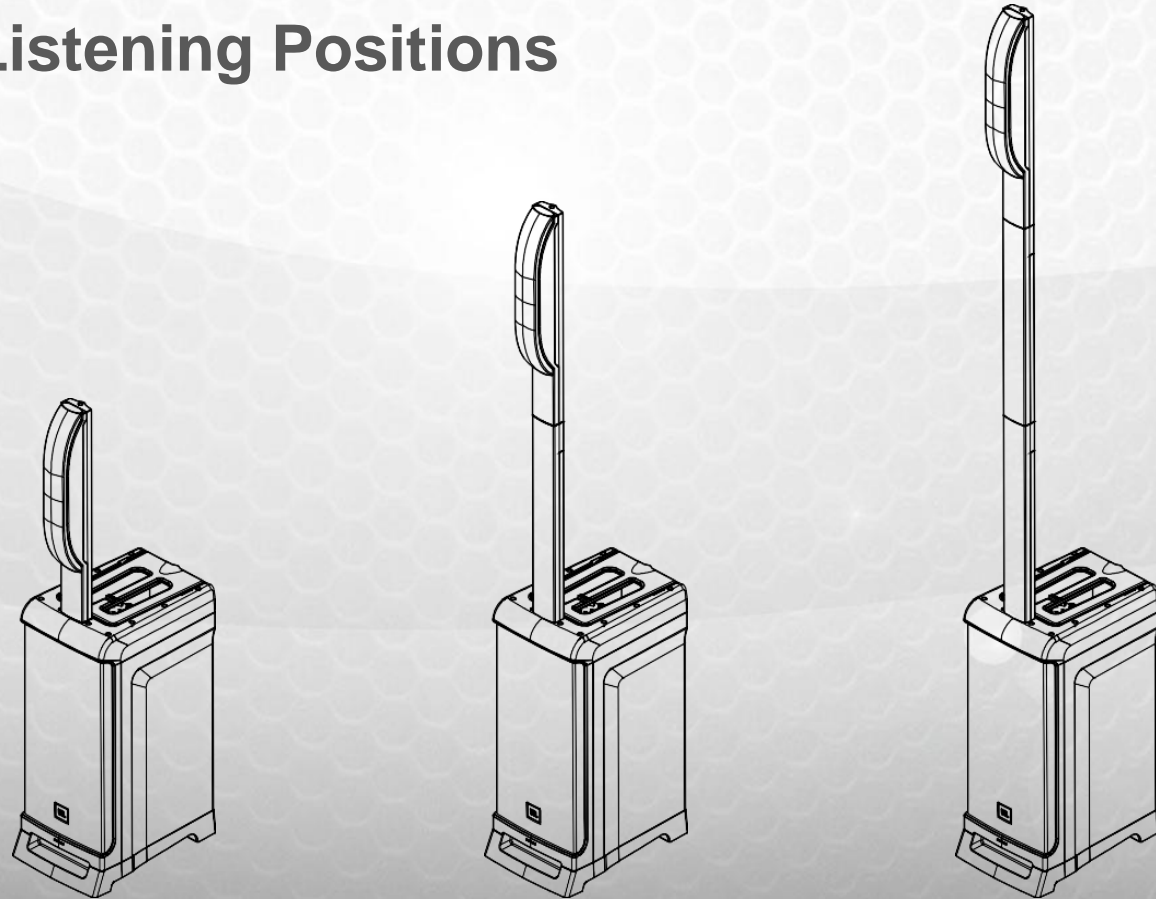

THE NEW IRXONE

ALL-IN-ONE DESIGN

- Spacers and high-frequency unit conveniently fit into back of base unit
- Easy to carry with one hand; set up and tear down in seconds
- Vary the number of spacers if needed

THE NEW IRXONE

Three Listening Positions

PRODUCT SPECS

Speaker and Amplifier:

- Unobstructed 8" woofer with 6x 2" Drivers
- Max SPL Output: 118 dB (peak)
- 1300W Class D amplifier

3-Channel Mixer:

- Channel 1-2 with combo 1/4" and XLR inputs that include 48V phantom power
- Channel 3 with 1/4" input
- Automatic feedback suppression (AFS)
- 5 EQ presets
- Audio ducking
- 1/4" mix-out for expansion
- Bluetooth 5.0 audio streaming